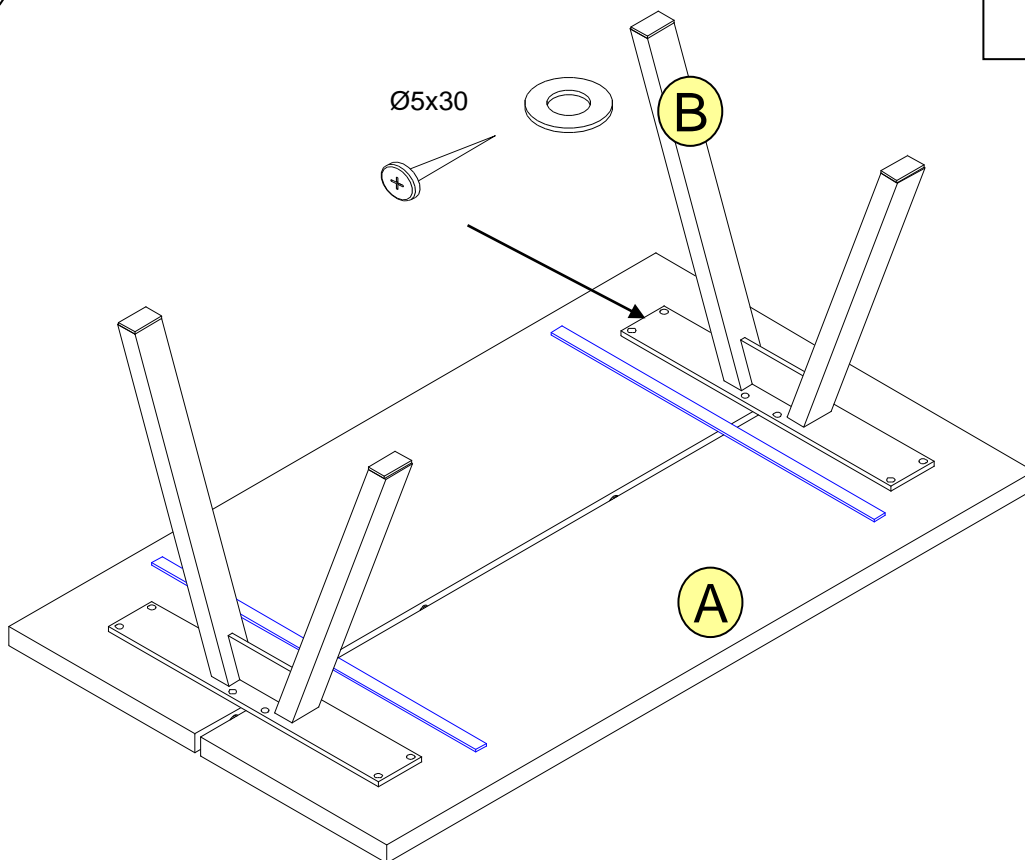

BC2-5B Coffee table

ASSEMBLING INSTRUCTION

The pack with fittings and assembling
Instruction 1 pages.— 1pcs.

- A** Top plate - 1 pcs.
- B** Legs - 2 pcs.

1. Fix Metal legs **B**, to top plate **A**.

Look at the picture 1

1

- 1**  Ø5x30 16 pcs
- 2**  Ø16 16 pcs

Necessary tools